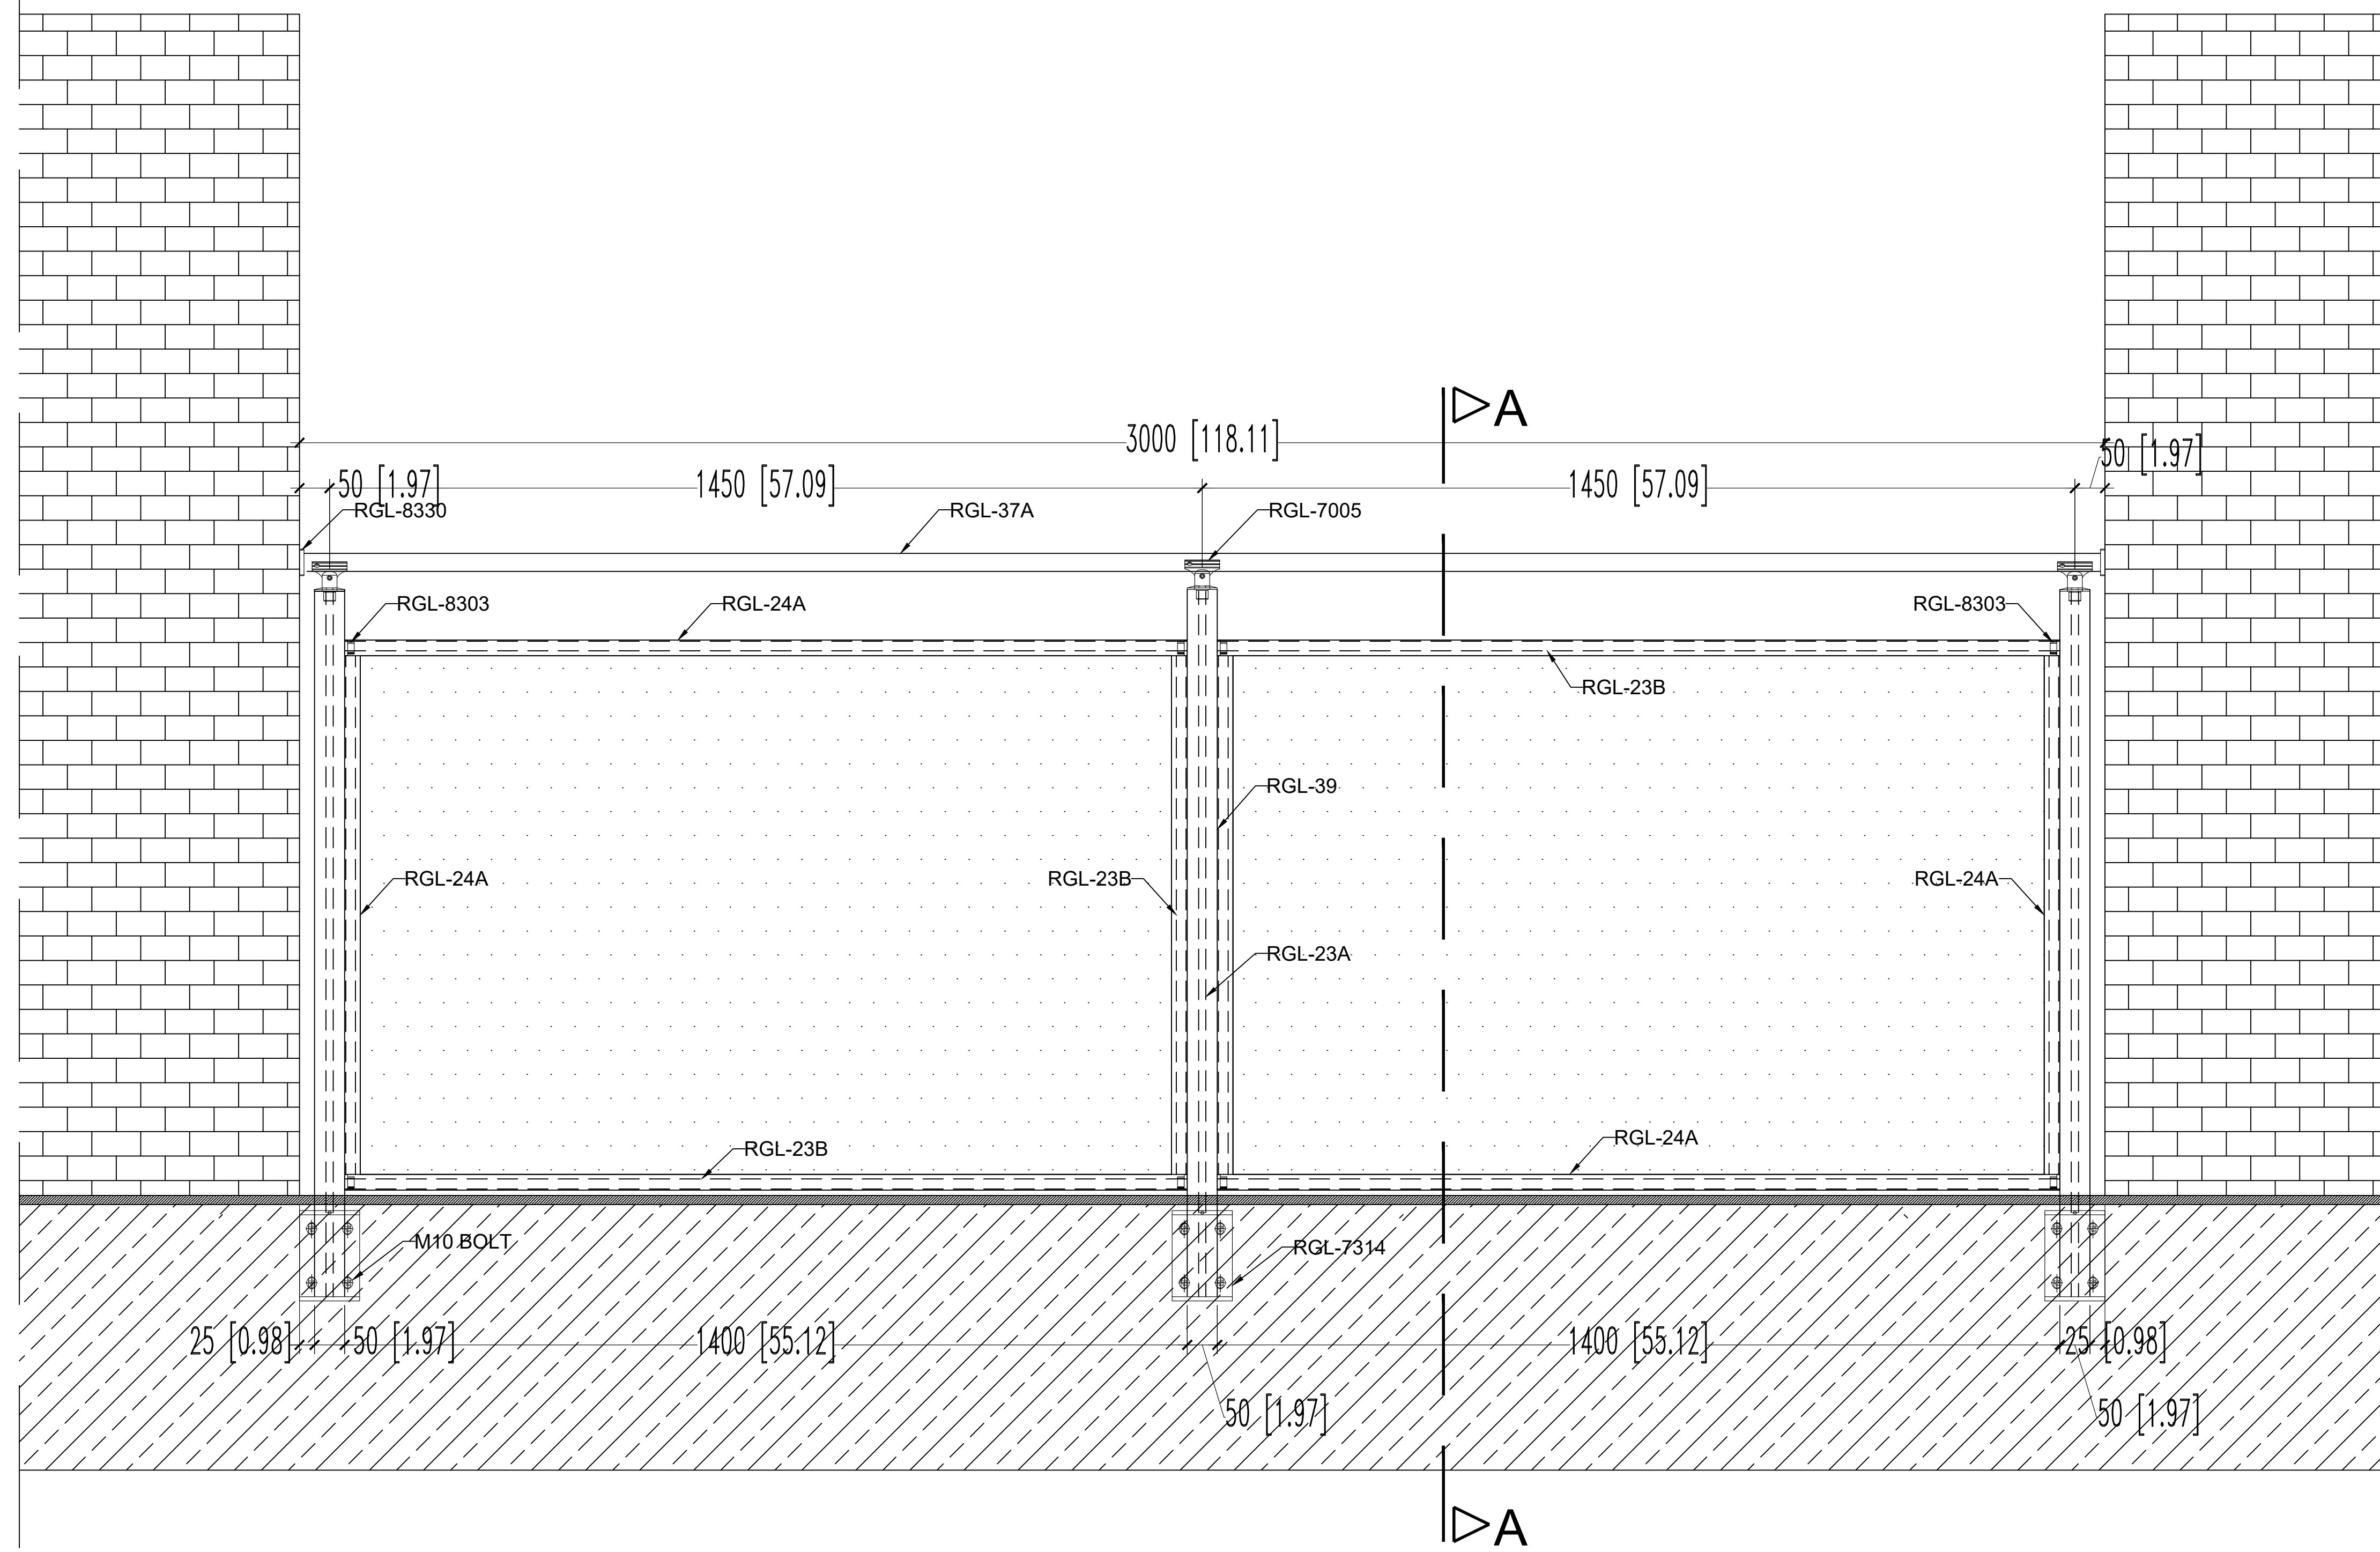

A-A SECTION

PROJECT TITLE
Stand Off Aluminum Glass Railings

SHEET TITLE

DRAWING BY
PAULA COMBARIZA
DATE
September 02, 2019

SET	SHEET NO.
SCALE	D.F.3
N.F.S	