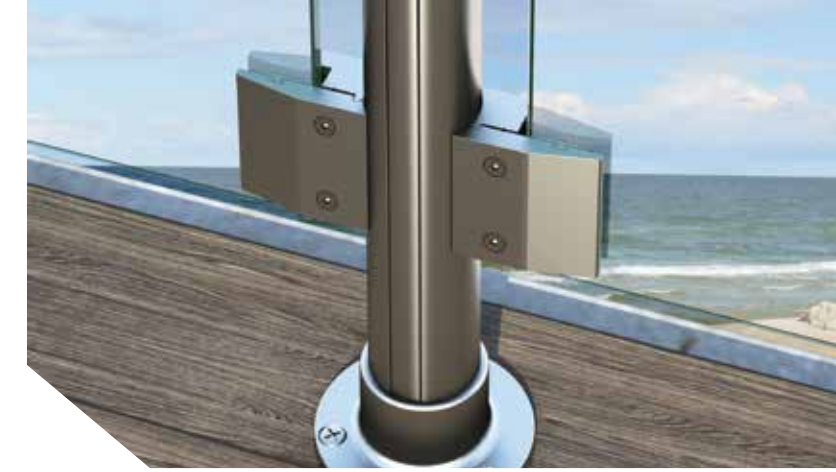

Alternative

Alternative

➤ Railings M8100

R10 Glass Railing

Profiles and Accessories

EX-3955039316	EX-3955002016	EX-3955036116	EX-3955025216	EX-3955020216	EX-3955008016	EX-3955062016
Alternative						
EX-3955001016	EX-3955002316	EX-3955036616	EX-3955025016	EX-3955020516	EX-3955037116	EX-3955009216 2.0mm
EX-3955039116	EX-3955002416	EX-3955036416		EX-3955021416	EX-3955037016	EX-3955281016 1.8mm
EX-3955039016	EX-3955036016	EX-3955036516		EX-3955162016	EX-3955008116	EX-3955009116
EX-3955017416	EX-3955036216					
Alternative						
			<p>Στρογγυλά προφίλ με διάφορες αγκυρώσεις και συνδέσμους υαλοπίνακα 4+4 ή 5+5 mm Round profiles with various anchors and glass connectors, 4+4 or 5+5 mm</p>			
EX-3955000116 2mm	EX-3955005116 2.0mm	EX-3955004016				
EX-3955605016 1.8mm	EX-3955456616 1.5mm					
	EX-3955005316					
	EX-3955005216					