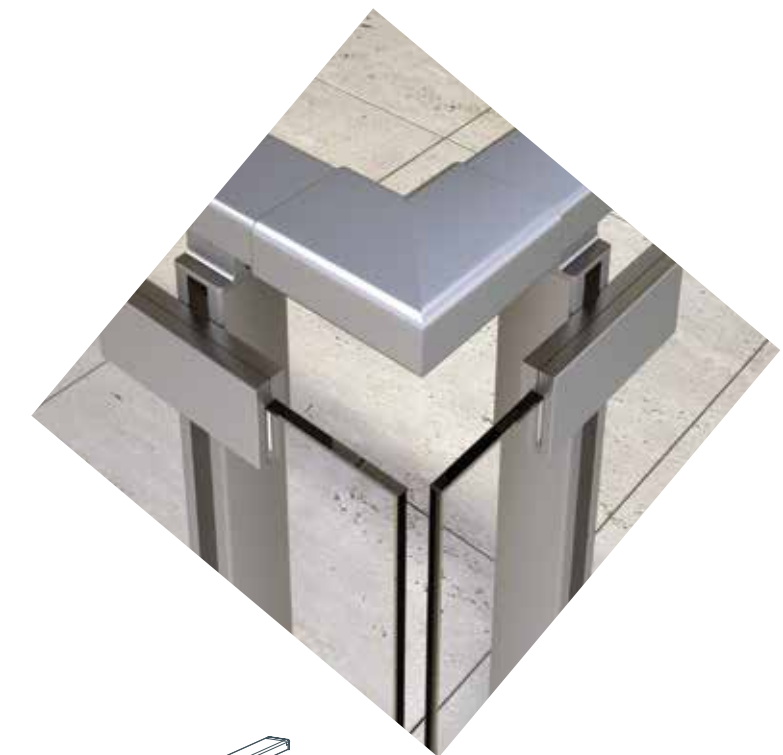

Επιτοίχια κουκαστή, 50mm (ή 40mm)
Wall-mounted handrail, 50mm (or 40mm)

Railings M8100

L18 Glass Railing

Profiles and Accessories

Railings M8100

L14

Railing with Safety Bars

Profiles and Accessories