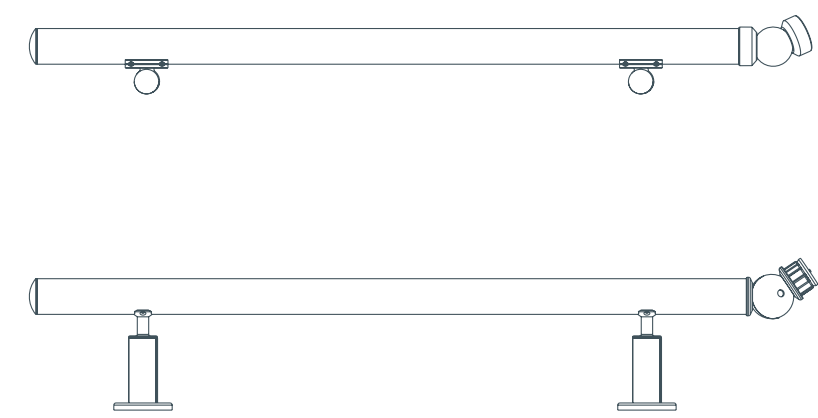

Επιτοίχια κουκαστή, 50mm (ή 40mm)
Wall-mounted handrail, 50mm (or 40mm)

Railings M8100

L18 Glass Railing

Profiles and Accessories

Railings M8100

L14

Railing with Safety Bars

Profiles and Accessories