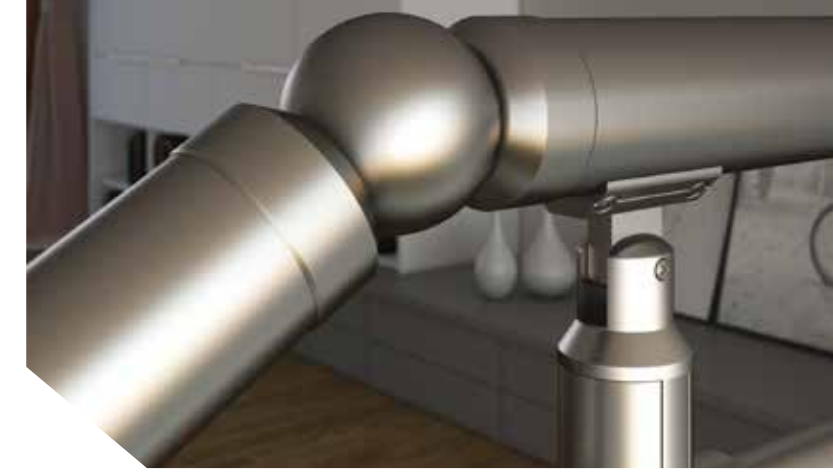

R12 Glass Railing