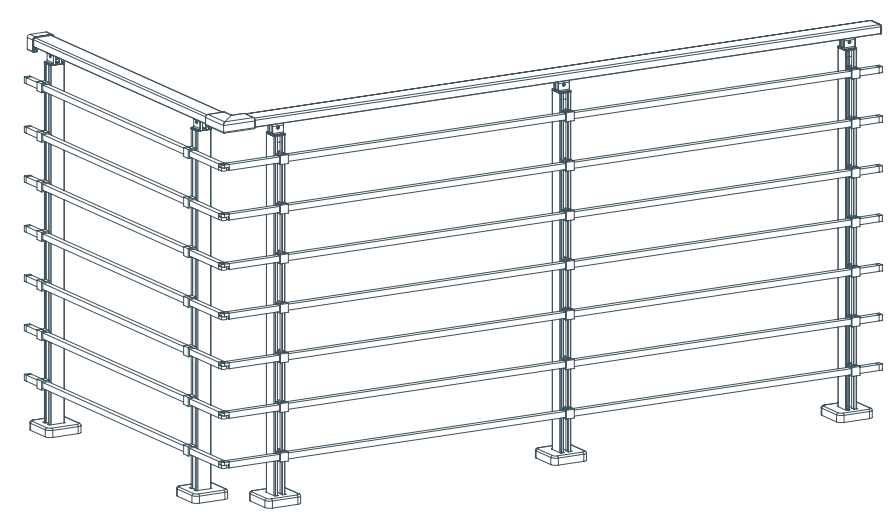

Επιτοίχια κουκαστή, 50mm (ή 40mm)
Wall-mounted handrail, 50mm (or 40mm)

Railings M8100

L18 Glass Railing

Profiles and Accessories

Railings M8100

L14

Railing with Safety Bars

Profiles and Accessories