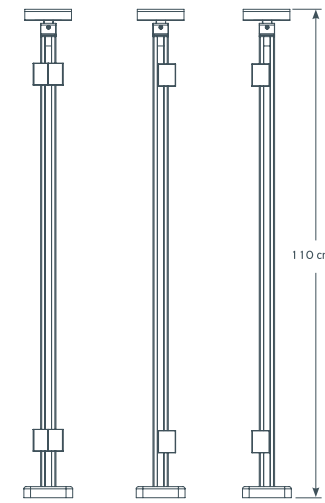

Profiles and Accessories

* ειδικό κιτ διαθέσιμο κατόπιν παραγγελίας
* special kit available under request