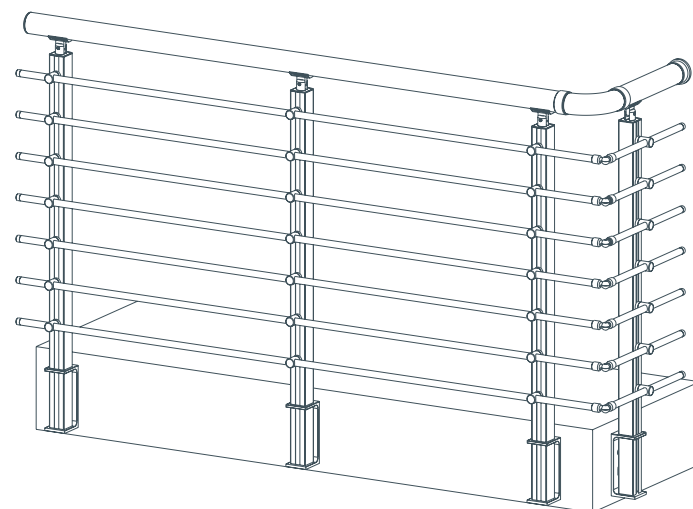

Profiles and Accessories

Alternative

Alternative

➤ Railings M8100

Τετράγωνη κολόνα με στρόγγυλη κουπαστή και μπάρες
Square mullion with round handrail and safety bars

B25

Railing with Safety Bars

Profiles and Accessories