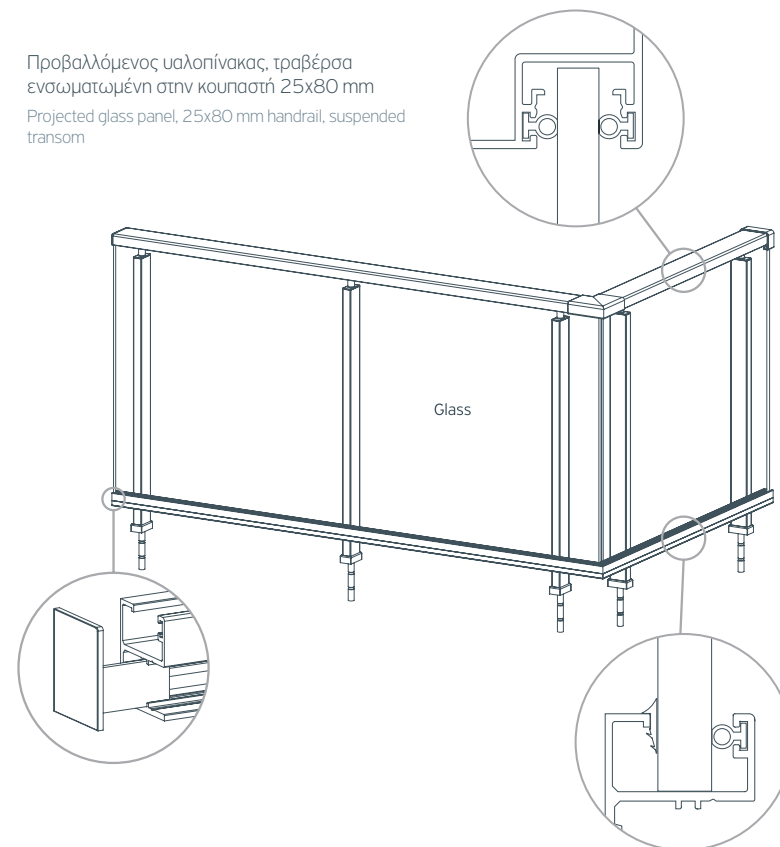

Profiles and Accessories

 EX-3955137016	 EX-3955136016	 EX-3955003000 21cm	 EX-3955138016	 EX-3955094016	 EX-3955142016	 EX-3955144116
		 EX-3955003100 40cm				
 EX-3955158016	 EX-3958759016	 EX-3958587016	 EX-3958758916	 EX-3958758816	 EX-2206300001	 EX-2000800301

Alternative

Προβαλλόμενος υαλοπίνακας, τραβέρσα ενσωματωμένη στην κουπαστή 25x80 mm
Projected glass panel, 25x80 mm handrail, suspended transom