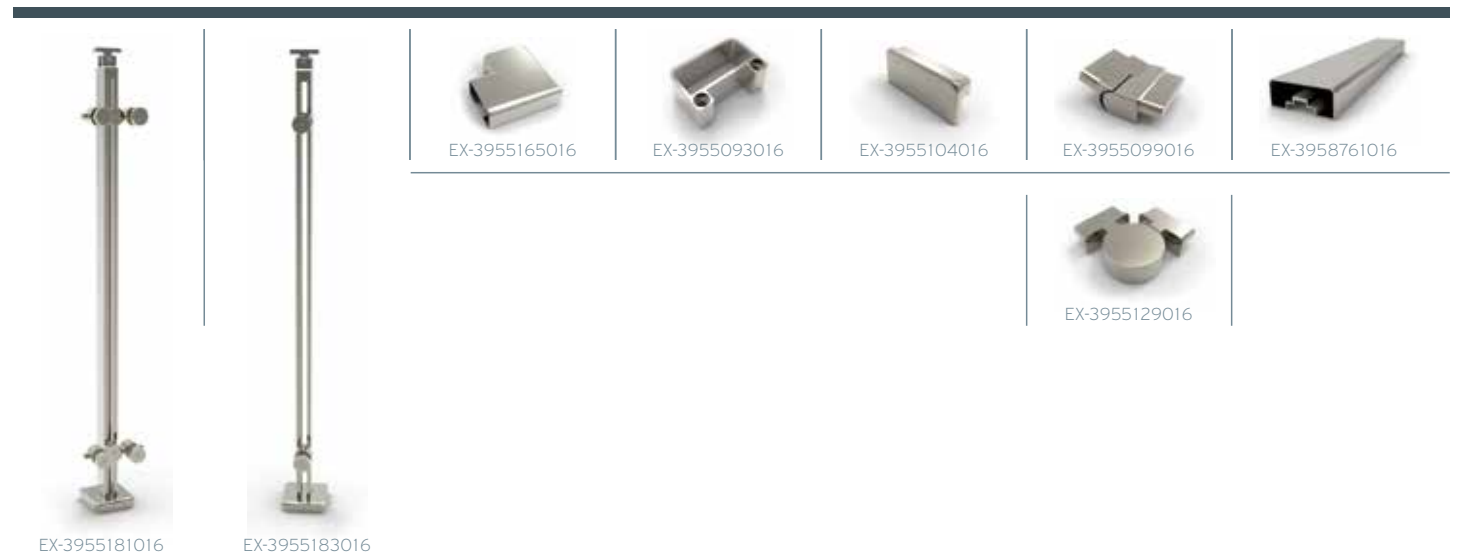

Profiles and Accessories

* ειδικό κιτ διαθέσιμο κατόπιν παραγγελίας
* special kit available under request