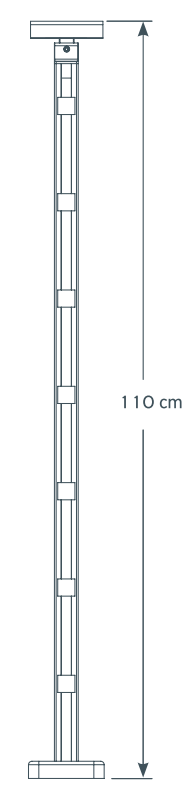

Επιτοίχια κουκαστή, 50mm (ή 40mm)
Wall-mounted handrail, 50mm (or 40mm)

Railings M8100

L18 Glass Railing

Profiles and Accessories

Railings M8100

L14

Railing with Safety Bars

Profiles and Accessories