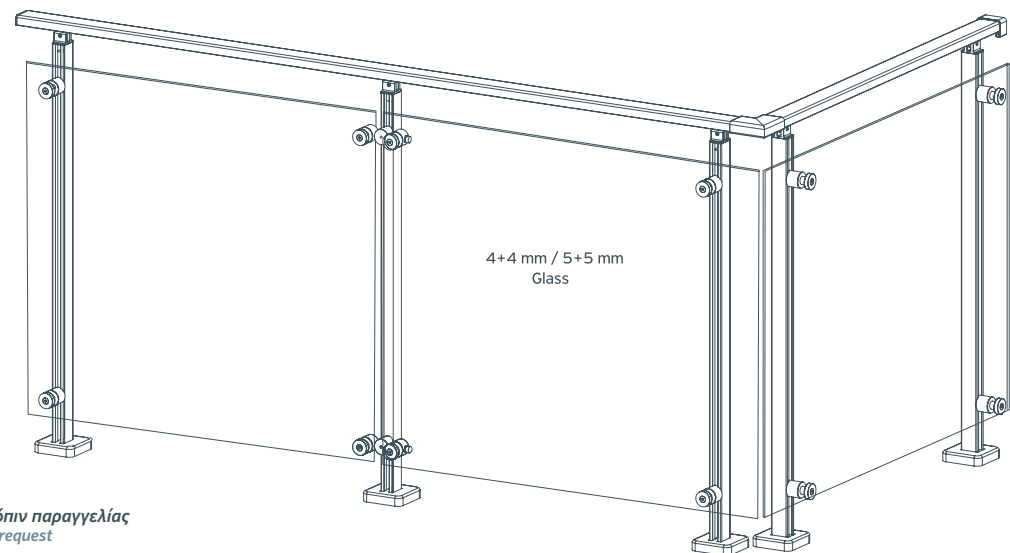

Profiles and Accessories

* ειδικό κιτ διαθέσιμο κατόπιν παραγγελίας
* special kit available under request