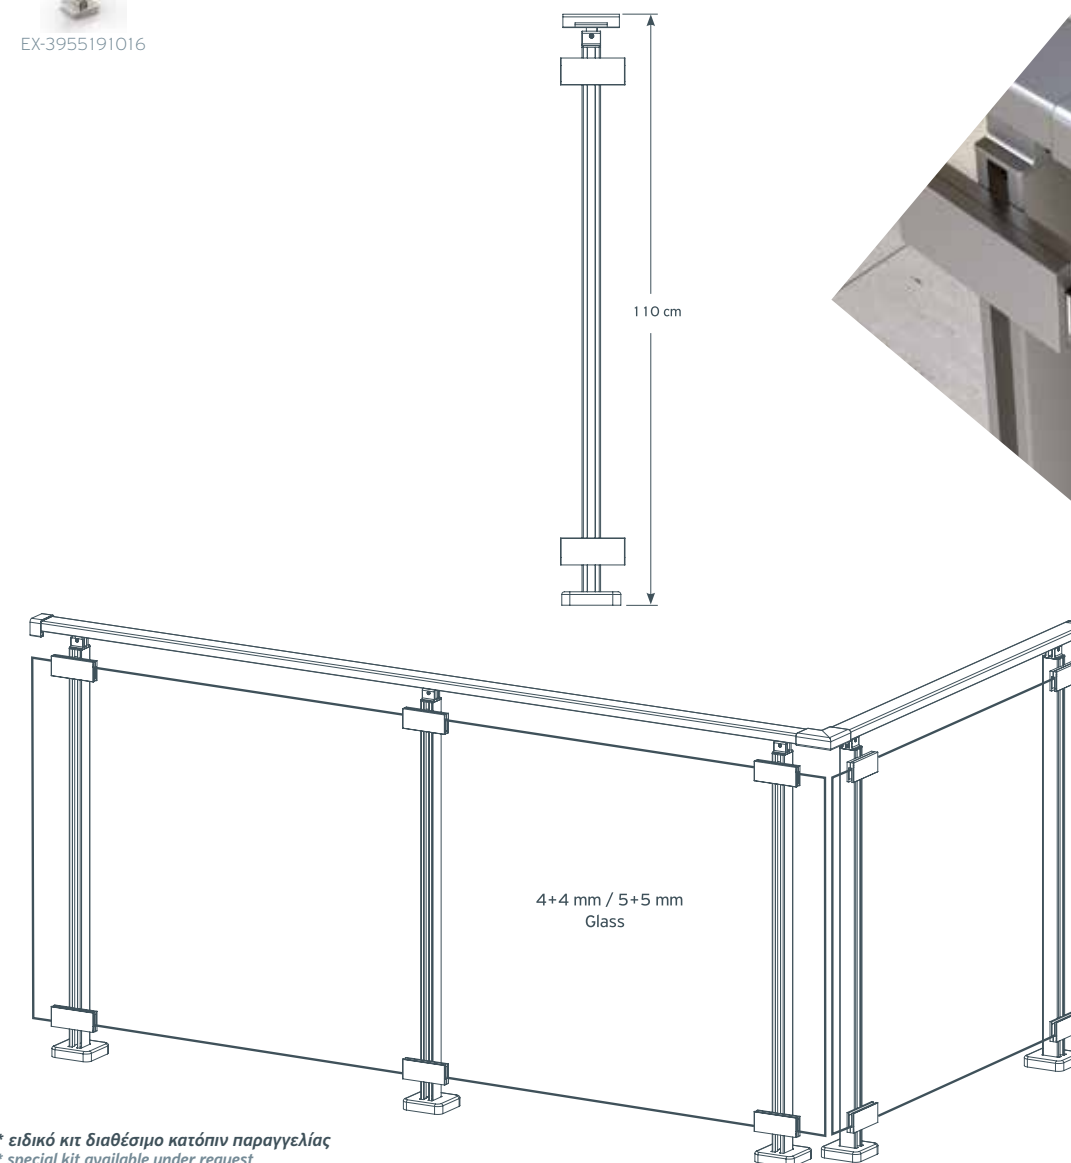

Επιτοίχια κουκαστή, 50mm (ή 40mm)
Wall-mounted handrail, 50mm (or 40mm)

Railings M8100

L18 Glass Railing

Profiles and Accessories

Railings M8100

L14

Railing with Safety Bars

Profiles and Accessories