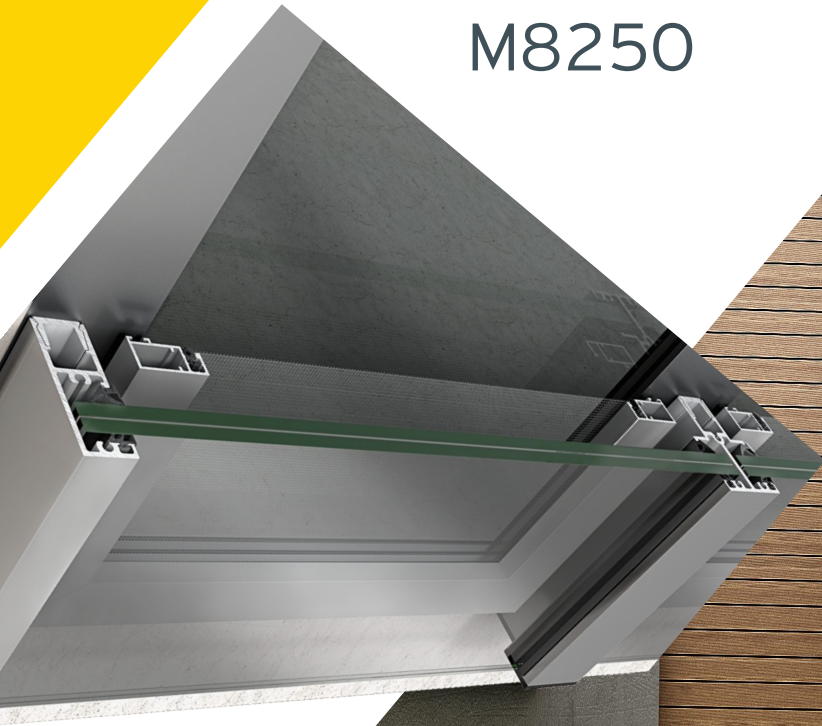

▶ **SMARTIA**  
M8250

**GLASS RAILING – JULIET BALCONY**

SMARTIA M8250, a glass railing system, complementary to SMARTIA M8200, offer stylish glazed balustrades placed on the outer side of windows when no balconies are available. Characterised by simplicity as well as increased safety levels, uninterrupted view and maximum natural lighting inwards.

- Ultimate transparency and safety
- Uninterrupted view and maximum natural lighting
- Minimal design in straight lines
- Simple system with very easy installation
- Color uniformity with the corresponding window

**TECHNICAL CHARACTERISTICS**

6+6 and 8+8mm laminate tempered glass

Single and multiple structures

Mounted on frame or wall

No need for handrail

Possibility for incorporated fixed fly-screen